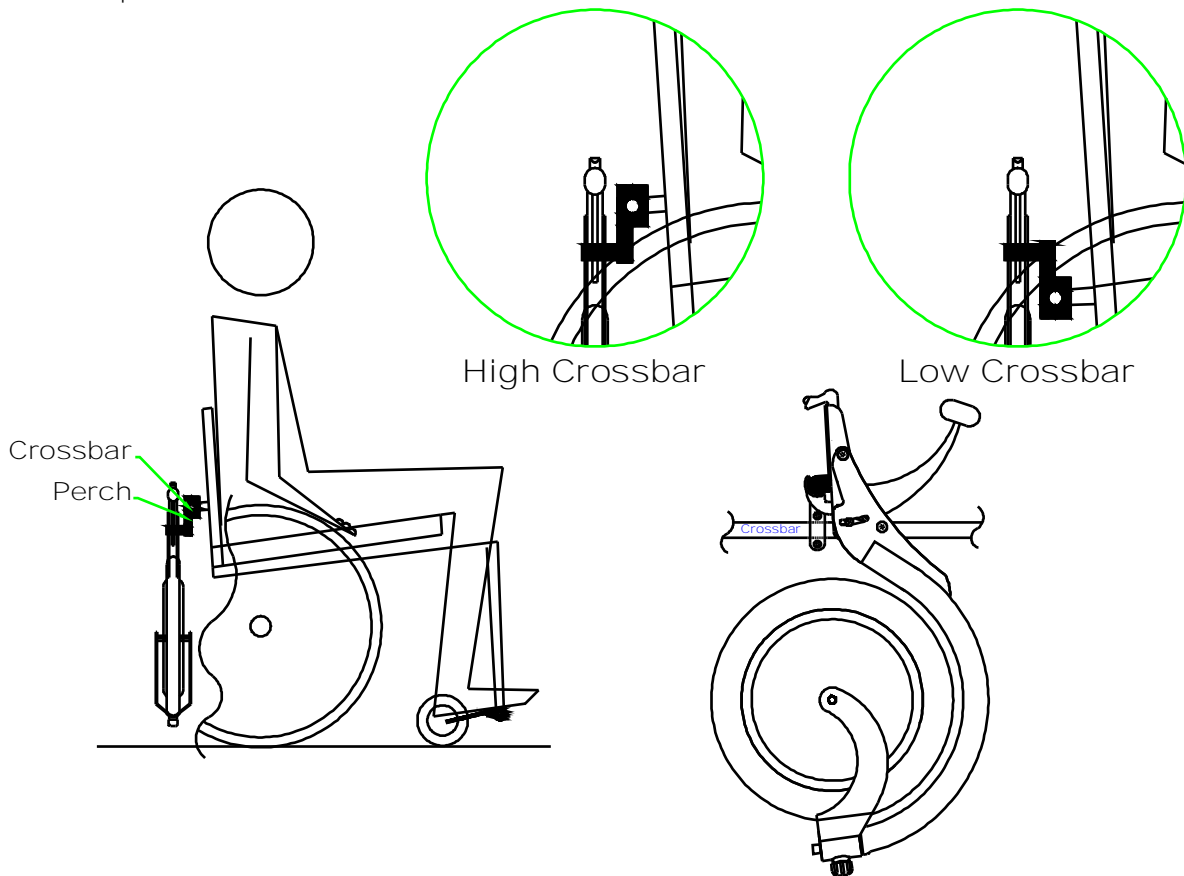

Perch Setup Guide

Each perch post works with a specific footrest type. Choose the perch post that matches your footrest. This will allow you to clamp your FreeWheel onto the perch.

With one hand cupping the clamp of the FreeWheel, hold the clamp to the perch while the other hand grips the handle and closes the clamp onto the perch.